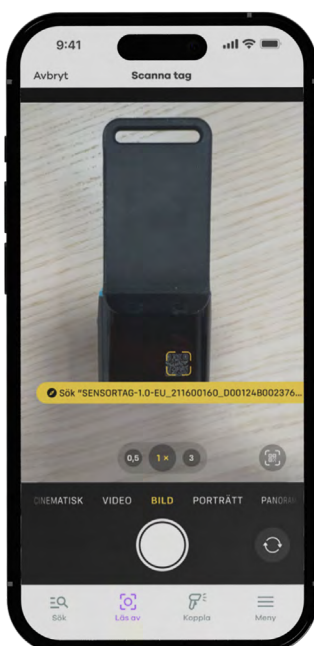

Indoor and outdoor materials and equipment tracking

Instantly find the location of materials, tools and equipment at your site. Experience superior visualization of information for easy navigation and status updates. All easily accessible through your smartphone.

Mobilaris Industrial Solutions and Wittra Networks in unique collaboration, combining unique expertise and leading technologies within IoT and positioning - together offering a pioneering cloud-based solution for materials, tools and equipment tracking.

Based on a hybrid positioning network, you'll get just the right accuracy to seamlessly trace your assets both indoors and outdoors. With Mobilaris Flow™ powered by Wittra IoT, you will save valuable time and keep your critical projects within time and budget.

- ✓ **Production according to plan**
- ✓ **Improved capital utilization**
- ✓ **Reduced labour costs**

HOW IT WORKS

Tag. Search. Find.

Connecting and locating what you need to able to find has never been easier. Simply tag the material with a sensor and if needed, attach photos for easy item identification and verification. Store the material at site and once you need to trace it, use the powerful search function that provides you with the location clearly visualized for easy navigation.

1. Tag