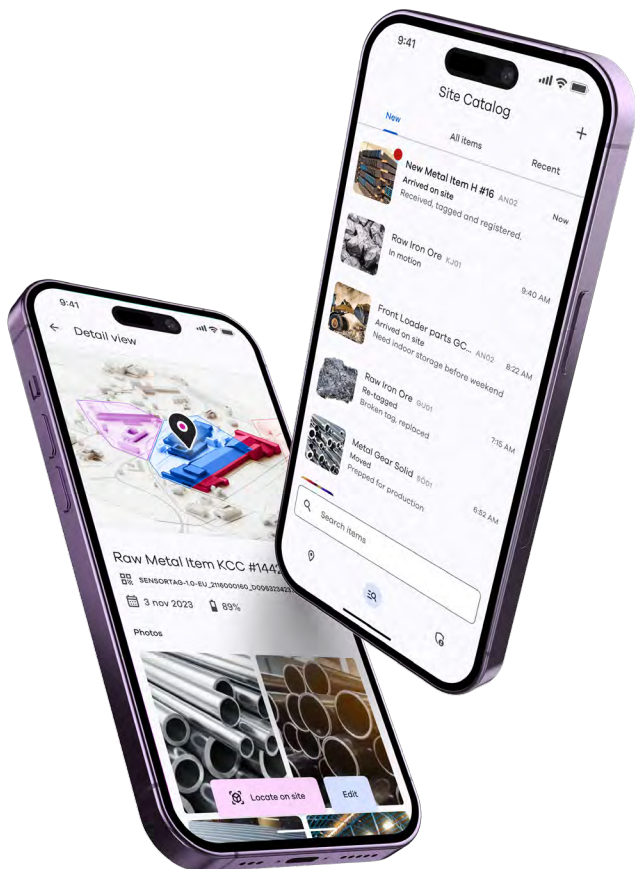

Mobilaris Flow™

POWERED BY WITTRA IoT

Asset and material tracking

Find the exact location of your project's critical materials and equipment. Fast and easy - all in just one click.

Tag. Search. Find.

IN COLLABORATION:

INTRODUCING

Mobilaris Flow™

POWERED BY WITTRA IoT

Keep track of materials and equipment at construction and industry worksites - ensuring that work runs smoothly and is completed on time.

Mobilaris Flow™ powered by Wittra IoT is a product for industrial environments where things are sometimes hard to find. It collects and stores information on where materials and equipment are located and monitors their movement and condition over time. This allows your people to find items quickly and easily, and use them as intended when needed to maintain flow and keep your projects moving forward.

Indoor and outdoor materials and equipment tracking

Instantly find the location of materials, tools and equipment at your site. Experience superior visualization of information for easy navigation and status updates. All easily accessible through your smartphone.