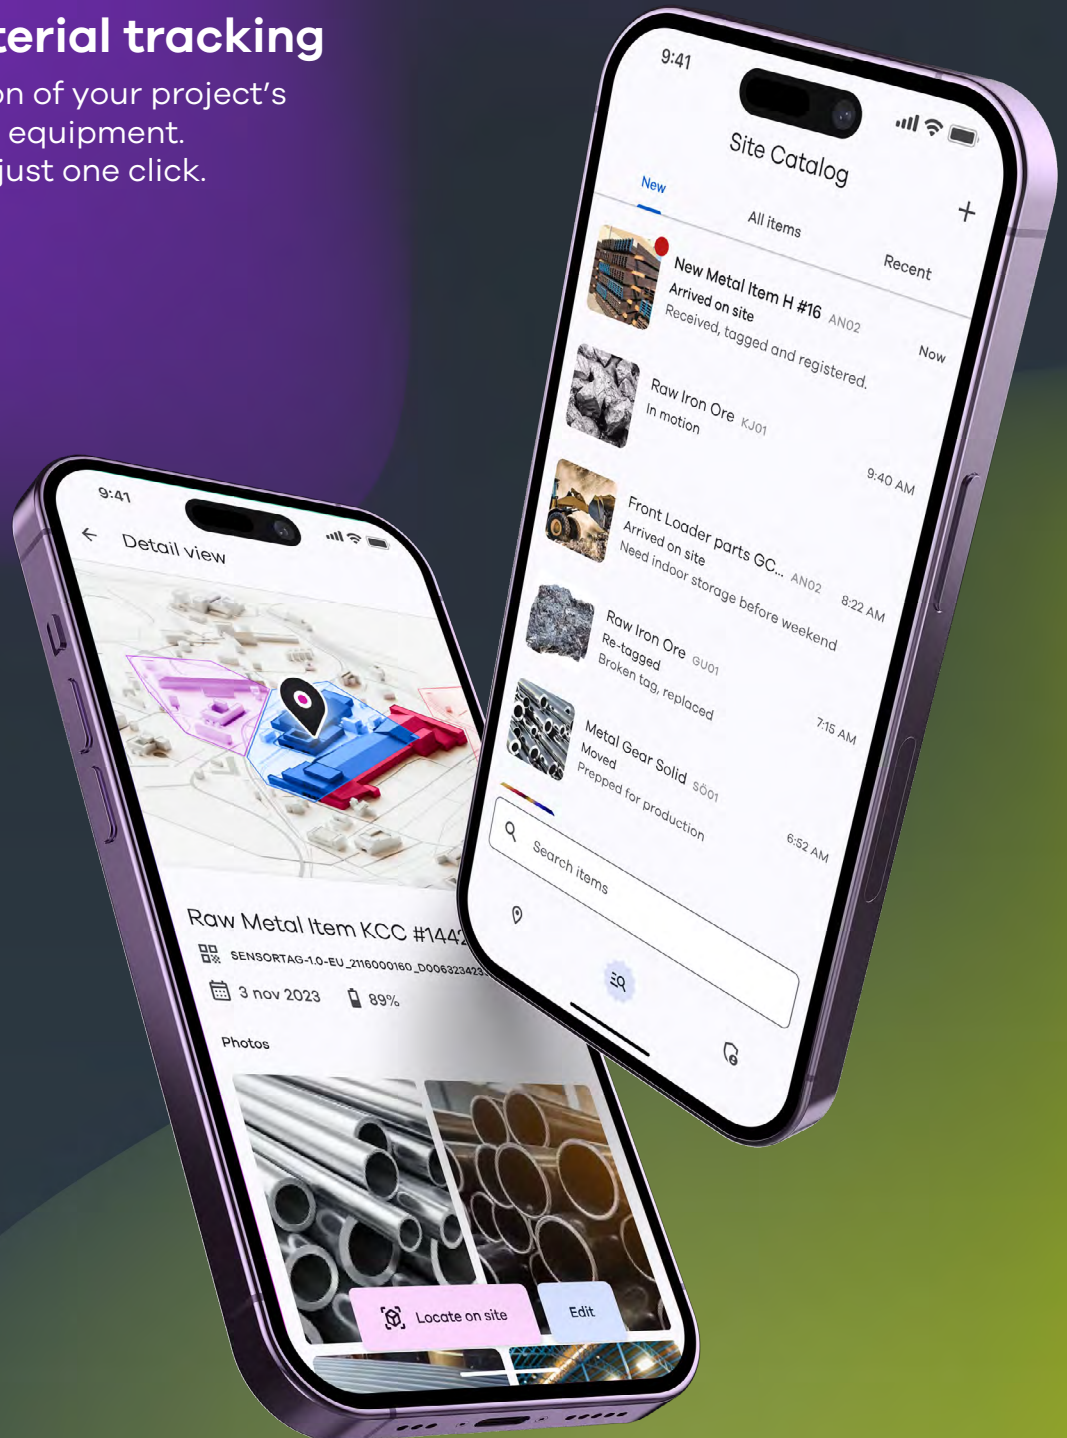

Mobilaris Flow™

POWERED BY WITTRA IoT

Asset and material tracking

Find the exact location of your project's critical materials and equipment. Fast and easy - all in just one click.

Tag. Search. Find.

IN COLLABORATION:

INTRODUCING

Mobilaris Flow™

POWERED BY WITTRA IoT

Keep track of materials and equipment at construction and industry worksites - ensuring that work runs smoothly and is completed on time.

Mobilaris Flow™ powered by Wittra IoT is a product for industrial environments where things are sometimes hard to find. It collects and stores information on where materials and equipment are located and monitors their movement and condition over time. This allows your people to find items quickly and easily, and use them as intended when needed to maintain flow and keep your projects moving forward.