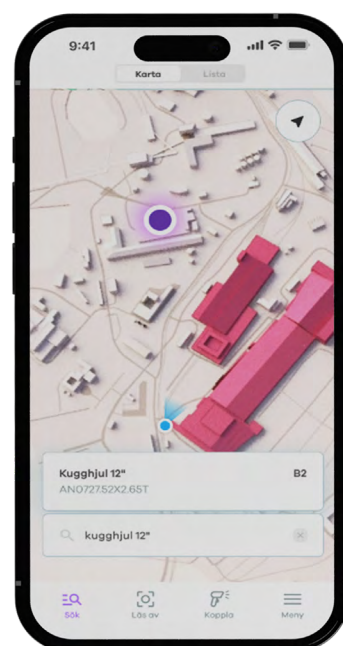

Indoor and outdoor materials and equipment tracking

Instantly find the location of materials, tools and equipment at your site. Experience superior visualization of information for easy navigation and status updates. All easily accessible through your smartphone.

Mobilaris Industrial Solutions and Wittra Networks in unique collaboration, combining unique expertise and leading technologies within IoT and positioning - together offering a pioneering cloud-based solution for materials, tools and equipment tracking.

Based on a hybrid positioning network, you'll get just the right accuracy to seamlessly trace your assets both indoors and outdoors. With Mobilaris Flow™ powered by Wittra IoT, you will save valuable time and keep your critical projects within time and budget.

- ✓ **Production according to plan**
- ✓ **Improved capital utilization**
- ✓ **Reduced labour costs**

HOW IT WORKS

Tag. Search. Find.

Connecting and locating what you need to able to find has never been easier. Simply tag the material with a sensor and if needed, attach photos for easy item identification and verification. Store the material at site and once you need to trace it, use the powerful search function that provides you with the location clearly visualized for easy navigation.

3. Find